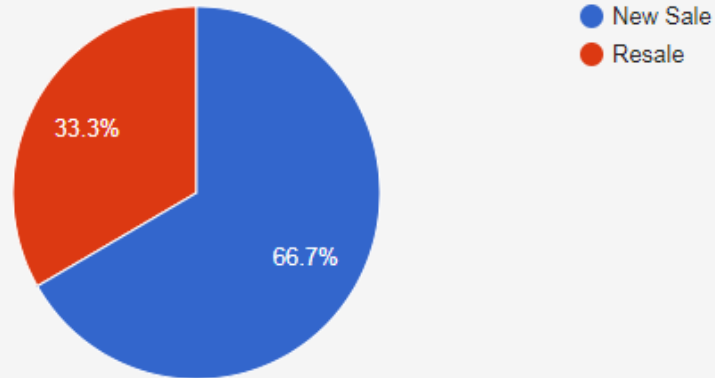

Landed Data » District

District : (04)TELOK BLANGAH, HARBOURFRONT ▼

SEARCH

463 Addresses, 92 Mobiles and 166 Resident Phones Found.
(POSTAL SECTOR 09, 10) TELOK BLANGAH, HARBOURFRONT

[Transaction Summary (Since 1995)](#)

[Transaction By Year (Custom)](#)

[Transaction By Week (Weekly)](#)

[Send SMS](#)

[DETACHED HOUSE : 173](#)

[SEMI-DETACHED HOUSE : 7](#)

[LANDED : 233](#)

Year 1995 ▼

SHOW

Transaction By Year (Custom)