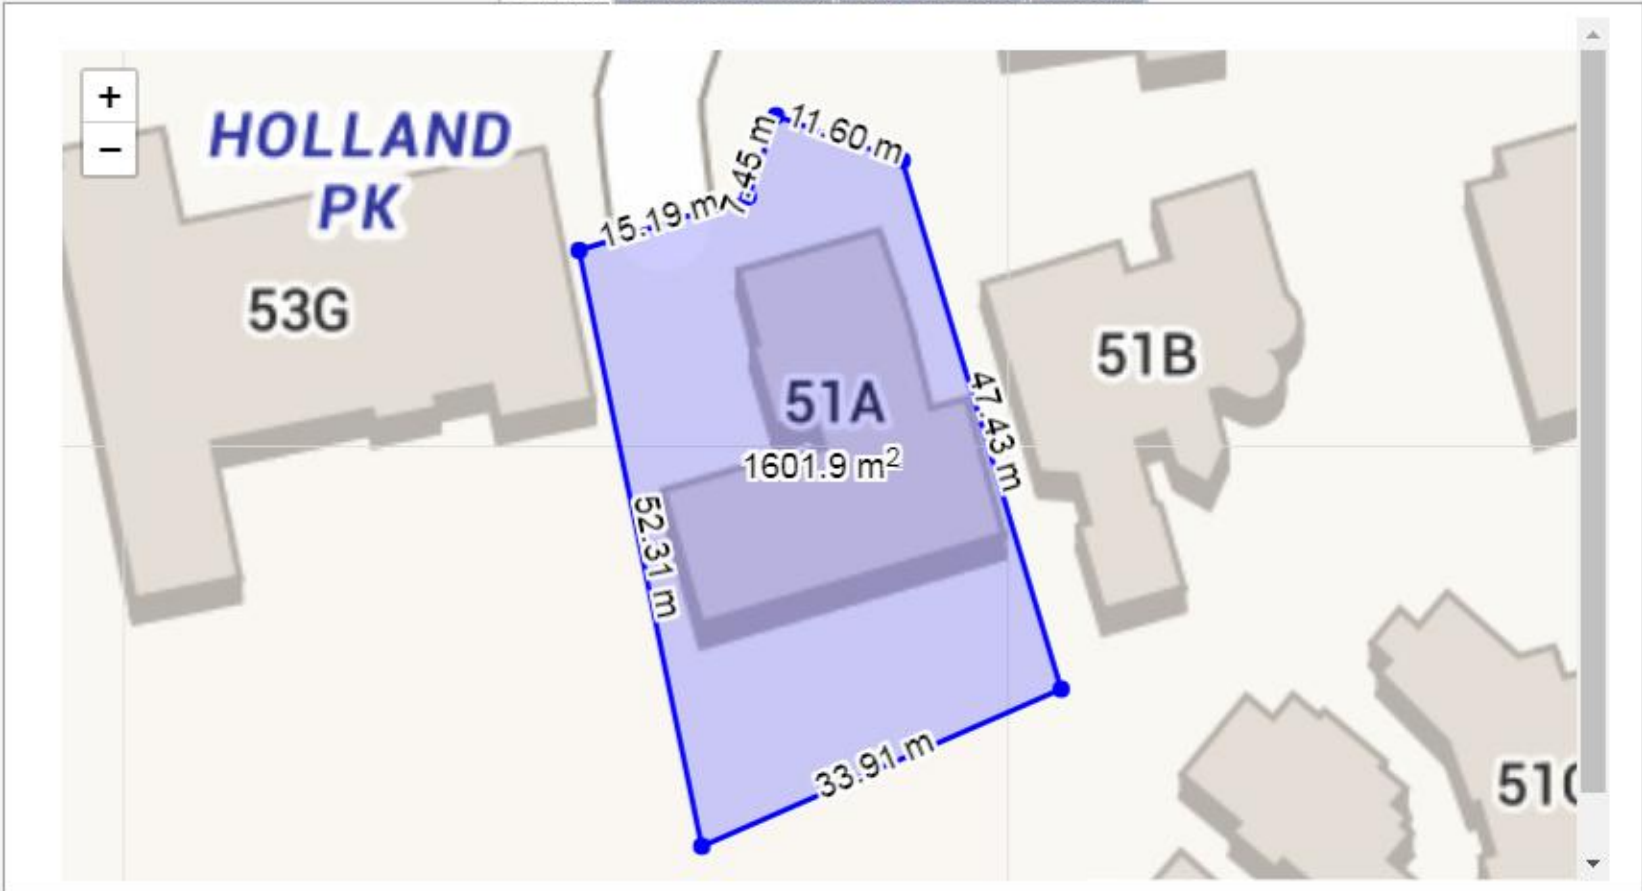

Landed Data » Radial Search

Hse.No: Street: Within (meter): Age Between:

0 Mobiles Found for 51 HOLLAND ROAD within 100meter age between (20 AND 45). Price (\$0).

Landed Data » Radial Search

[◀ BACK](#) Hse.No: Street: Within (meter): Age Between: [SEARCH](#)

0 Mobiles Found for 51 HOLLAND ROAD within 100meter age between (20 AND 45). Price (\$0).

[Map View](#) [Population Summary](#) [Population Detail](#) [Send SMS](#)

Total Population:	6
Total Households:	4
Chinese (%)	100.00
Malay (%)	0.00
Indians (%)	0.00
Others (%)	0.00
Male (%)	50.00
Female (%)	50.00